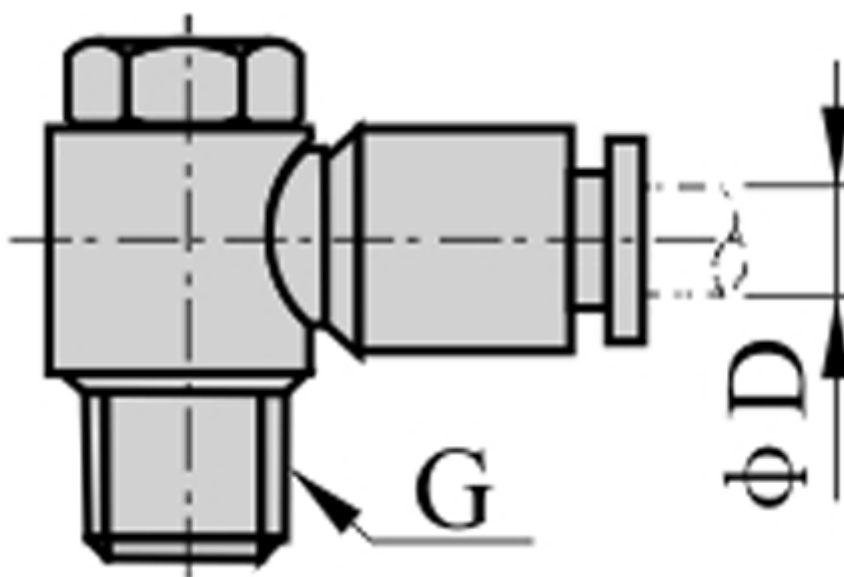

# Data Sheet

Article number: 58EPH803

Description: Fitting EPH803 Banjo connector  
Male thread 3/8", tube diameter 8

## Measures

D = 8  
Thread = 3/8"